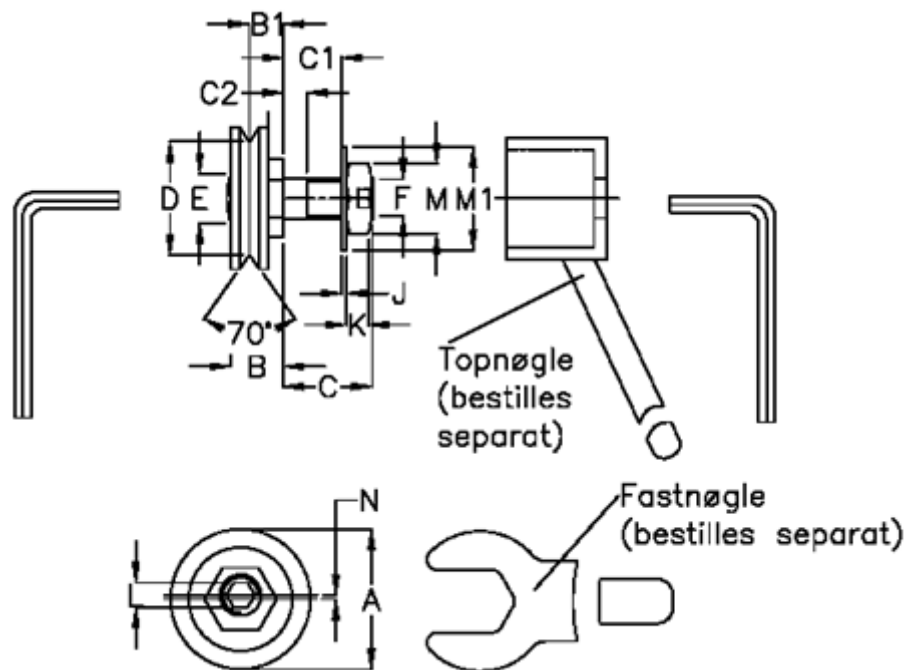

Article number: 0571512195

Description: Hepco GV3 bearing GLJ 195 E  
Slimline With Long Stud

## Measures

a = 19.5	F = M6x0,75
B = 9.2	J = 0.80
B1 = 5.7	K = 3.2
C = 14	L = 2.5
C1 = 10.0	M = 10
C2 = 2.5	M1 = 13
D = 14.80	N = 0.70
E = 7.0	Weight kg/1000 = 0.014